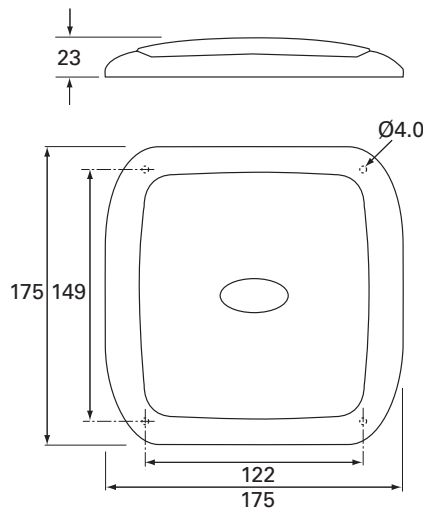

auto electrical parts

Technical Information Sheet

Part No. 0-668-30

Slim 12/24 volt LED roof lamp, with integral switch, 60 bright white LEDs and 6 red LED night light facility, surface mounting, in white plastic. CE approved.

Additional information

Integral momentary switch cycles between OFF - WHITE - RED - OFF.

Red wire 12v/24v +ve

Black wire -ve ground

Technical Drawing (not to scale)

Specification

Type	LED roof lamp
Voltage	12/24 volt dc
Current (12v)	0.67 amp (white LEDs), 0.05 amp (red LEDs)
LED	60 white LEDs, 6 red LEDs
Illumination	960 Lumen's
Housing	Polycarbonate
Lens	Polycarbonate
Weight	345g
Dimensions	l 175 x w 175 x h 9.0mm
Compliance	CE, RoHS